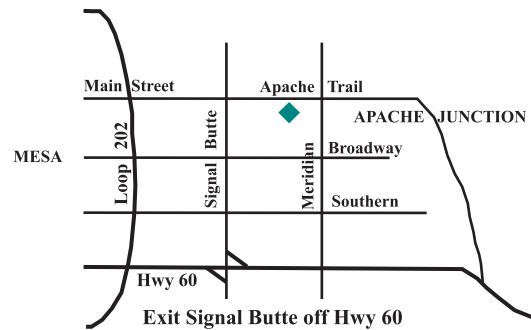

# Welcome Home!

We're an intimate, senior community of just 122 home sites nestled in the heart of Apache Junction, Arizona.

If you are looking for a combination of old-fashioned neighborhood friendliness and the peace and security of small-town living, but with the option of big-town conveniences, search no farther.