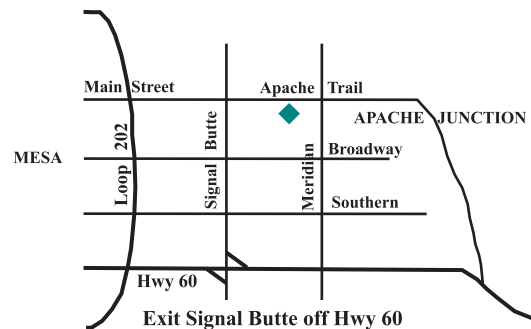

Welcome Home!

We're an intimate, senior community of just 122 home sites nestled in the heart of Apache Junction, Arizona.

If you are looking for a combination of old-fashioned neighborhood friendliness and the peace and security of small-town living, but with the option of big-town conveniences, search no farther.